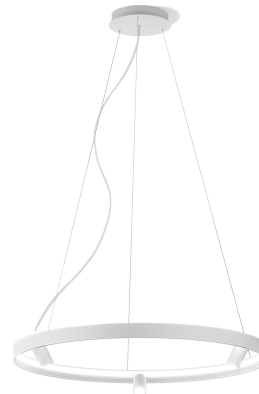

PANZERI

Arena

220-240V AC dimmable (DALI/Push DIM) and ON-OFF
L07401.100.0518

● white

Data sheet

CODE	L07401.100.0518
SYSTEM POWER CONSUMPTION	92W
EFFICACY	73.17lm/W
LIGHT SOURCE	LED
LIGHT SOURCE LIFETIME	L70 (B50) 60.000h
COLOUR TEMPERATURE	2700K Ra>90
LIGHT DISTRIBUTION	diffused + adjustable
BEAM ANGLE	30°
POWER SUPPLY	220-240V AC
FREQUENCY	50/60Hz
ELECTRICAL CONFIGURATION	dimmable (DALI/Push DIM) and ON-OFF
DRIVER	integrated included
NOMINAL LUMINOUS FLUX	9840lm
LUMEN OUTPUT	6732lm
EFFICIENCY	68.4%
WEIGHT	4.82 Kg
PROTECTION DEGREE	IP20
COLOUR TOLLERANCES	SDCM 3
PACKING DIMENSIONS (CM)	107,0 x 107,0 x 11,0

Suspension lighting fixture for interiors, with direct and indirect light emission and swivelling accent light.

Bended extruded aluminium structure in white, black, bronze, mat brass or titanium polyacrylic paint.

Extruded polycarbonate diffuser with opaline finish.

Die-cast aluminium joints in polyacrylic paint.

Die-cast aluminium projectors rotating on two axes in polyacrylic paint.

Reflectors in thermoplastic material with chrome plated finish.

Textured glass screens.

Anti-glare snoots in black thermoplastic material.

5m (196,9") long steel suspension cables.

5m (196,9") long power cable in transparent PVC.

Power canopy with pickled sheet metal ceiling bracket and covering in white, black, bronze, mat brass or titanium polyacrylic paint.